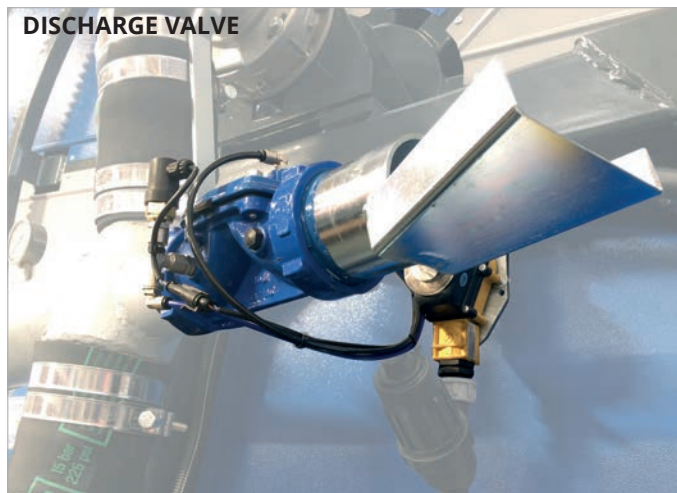

# JUNIOR

FIXED HOSE REEL IRRIGATORS

- ✓ **PRACTICAL**
- ≡ **EASY TO HANDLE**
- ≡ **COMPACT**
- ≡ **DOMESTIC USE**

- ✓ **FUNCTIONAL**
- ▬ **RELIABLE**
- ▬ **FLEXIBLE USE**
- ▬ **SUSTAINABLE**

- ✔ **STRONG**
- ▬ **DYNAMIC**
- ▬ **WEAR RESISTANT**
- ▬ **ENDURING**

# ACCESSORIES

SECOND SPRINKLER WITH TIMER

DISCHARGE VALVE

CONTROL PANEL

SIDE TROLLEY

INLET VALVE

HYDR. ROTATION

3 LEVER HYDR. DISTRIBUTOR